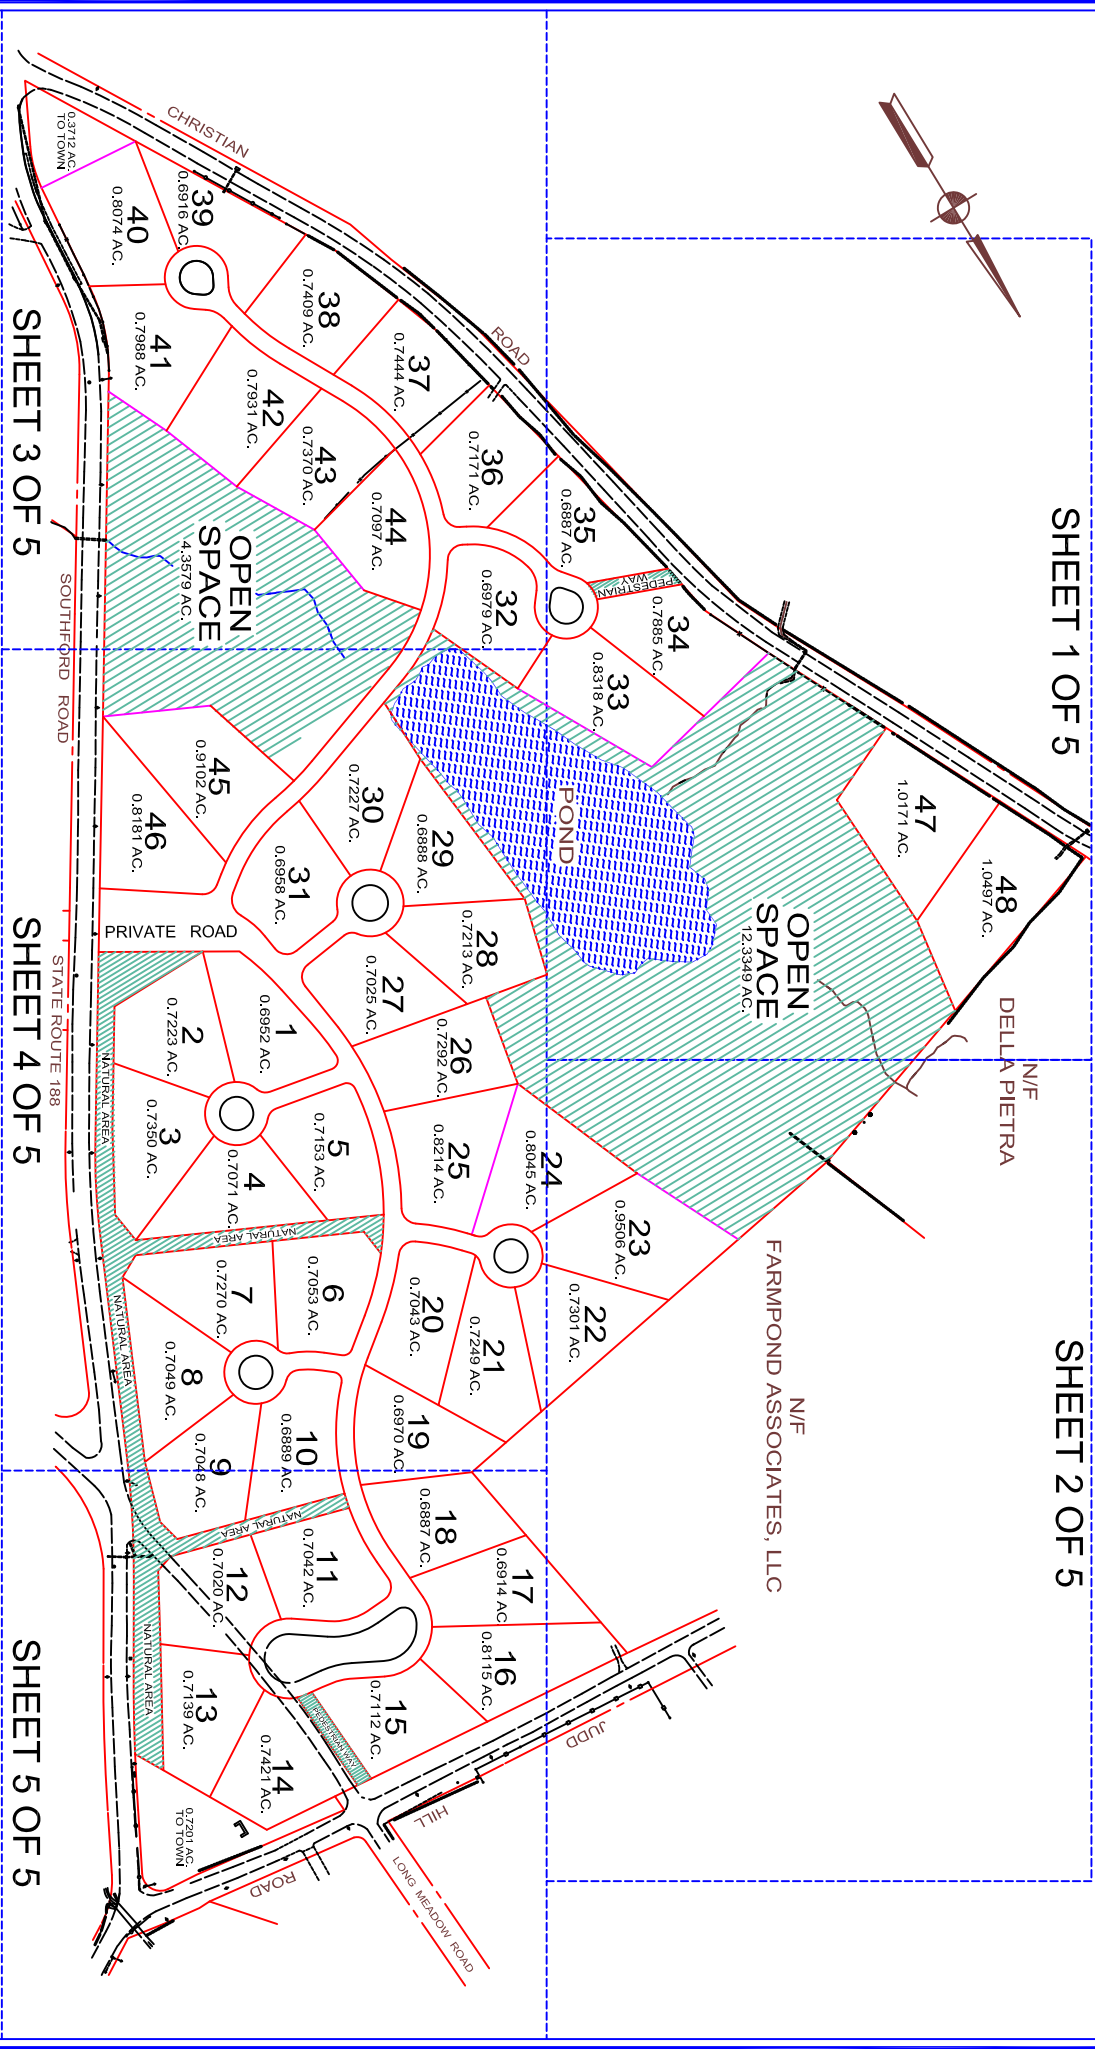

SHEET 1 OF 5

SHEET 2 OF 5

TOTAL AREA 60.6846 ACRES

THIS IS A REDUCED COPY
SEE ORIGINAL FOR NOTES AND DETAIL

AVALON FARMS MIDDLEBURY, CT.

SCALE 1" = 100'
JUNE 1, 1999
REVISED JUNE 21, 1999

SHEET 3 OF 5

SHEET 4 OF 5

SHEET 5 OF 5